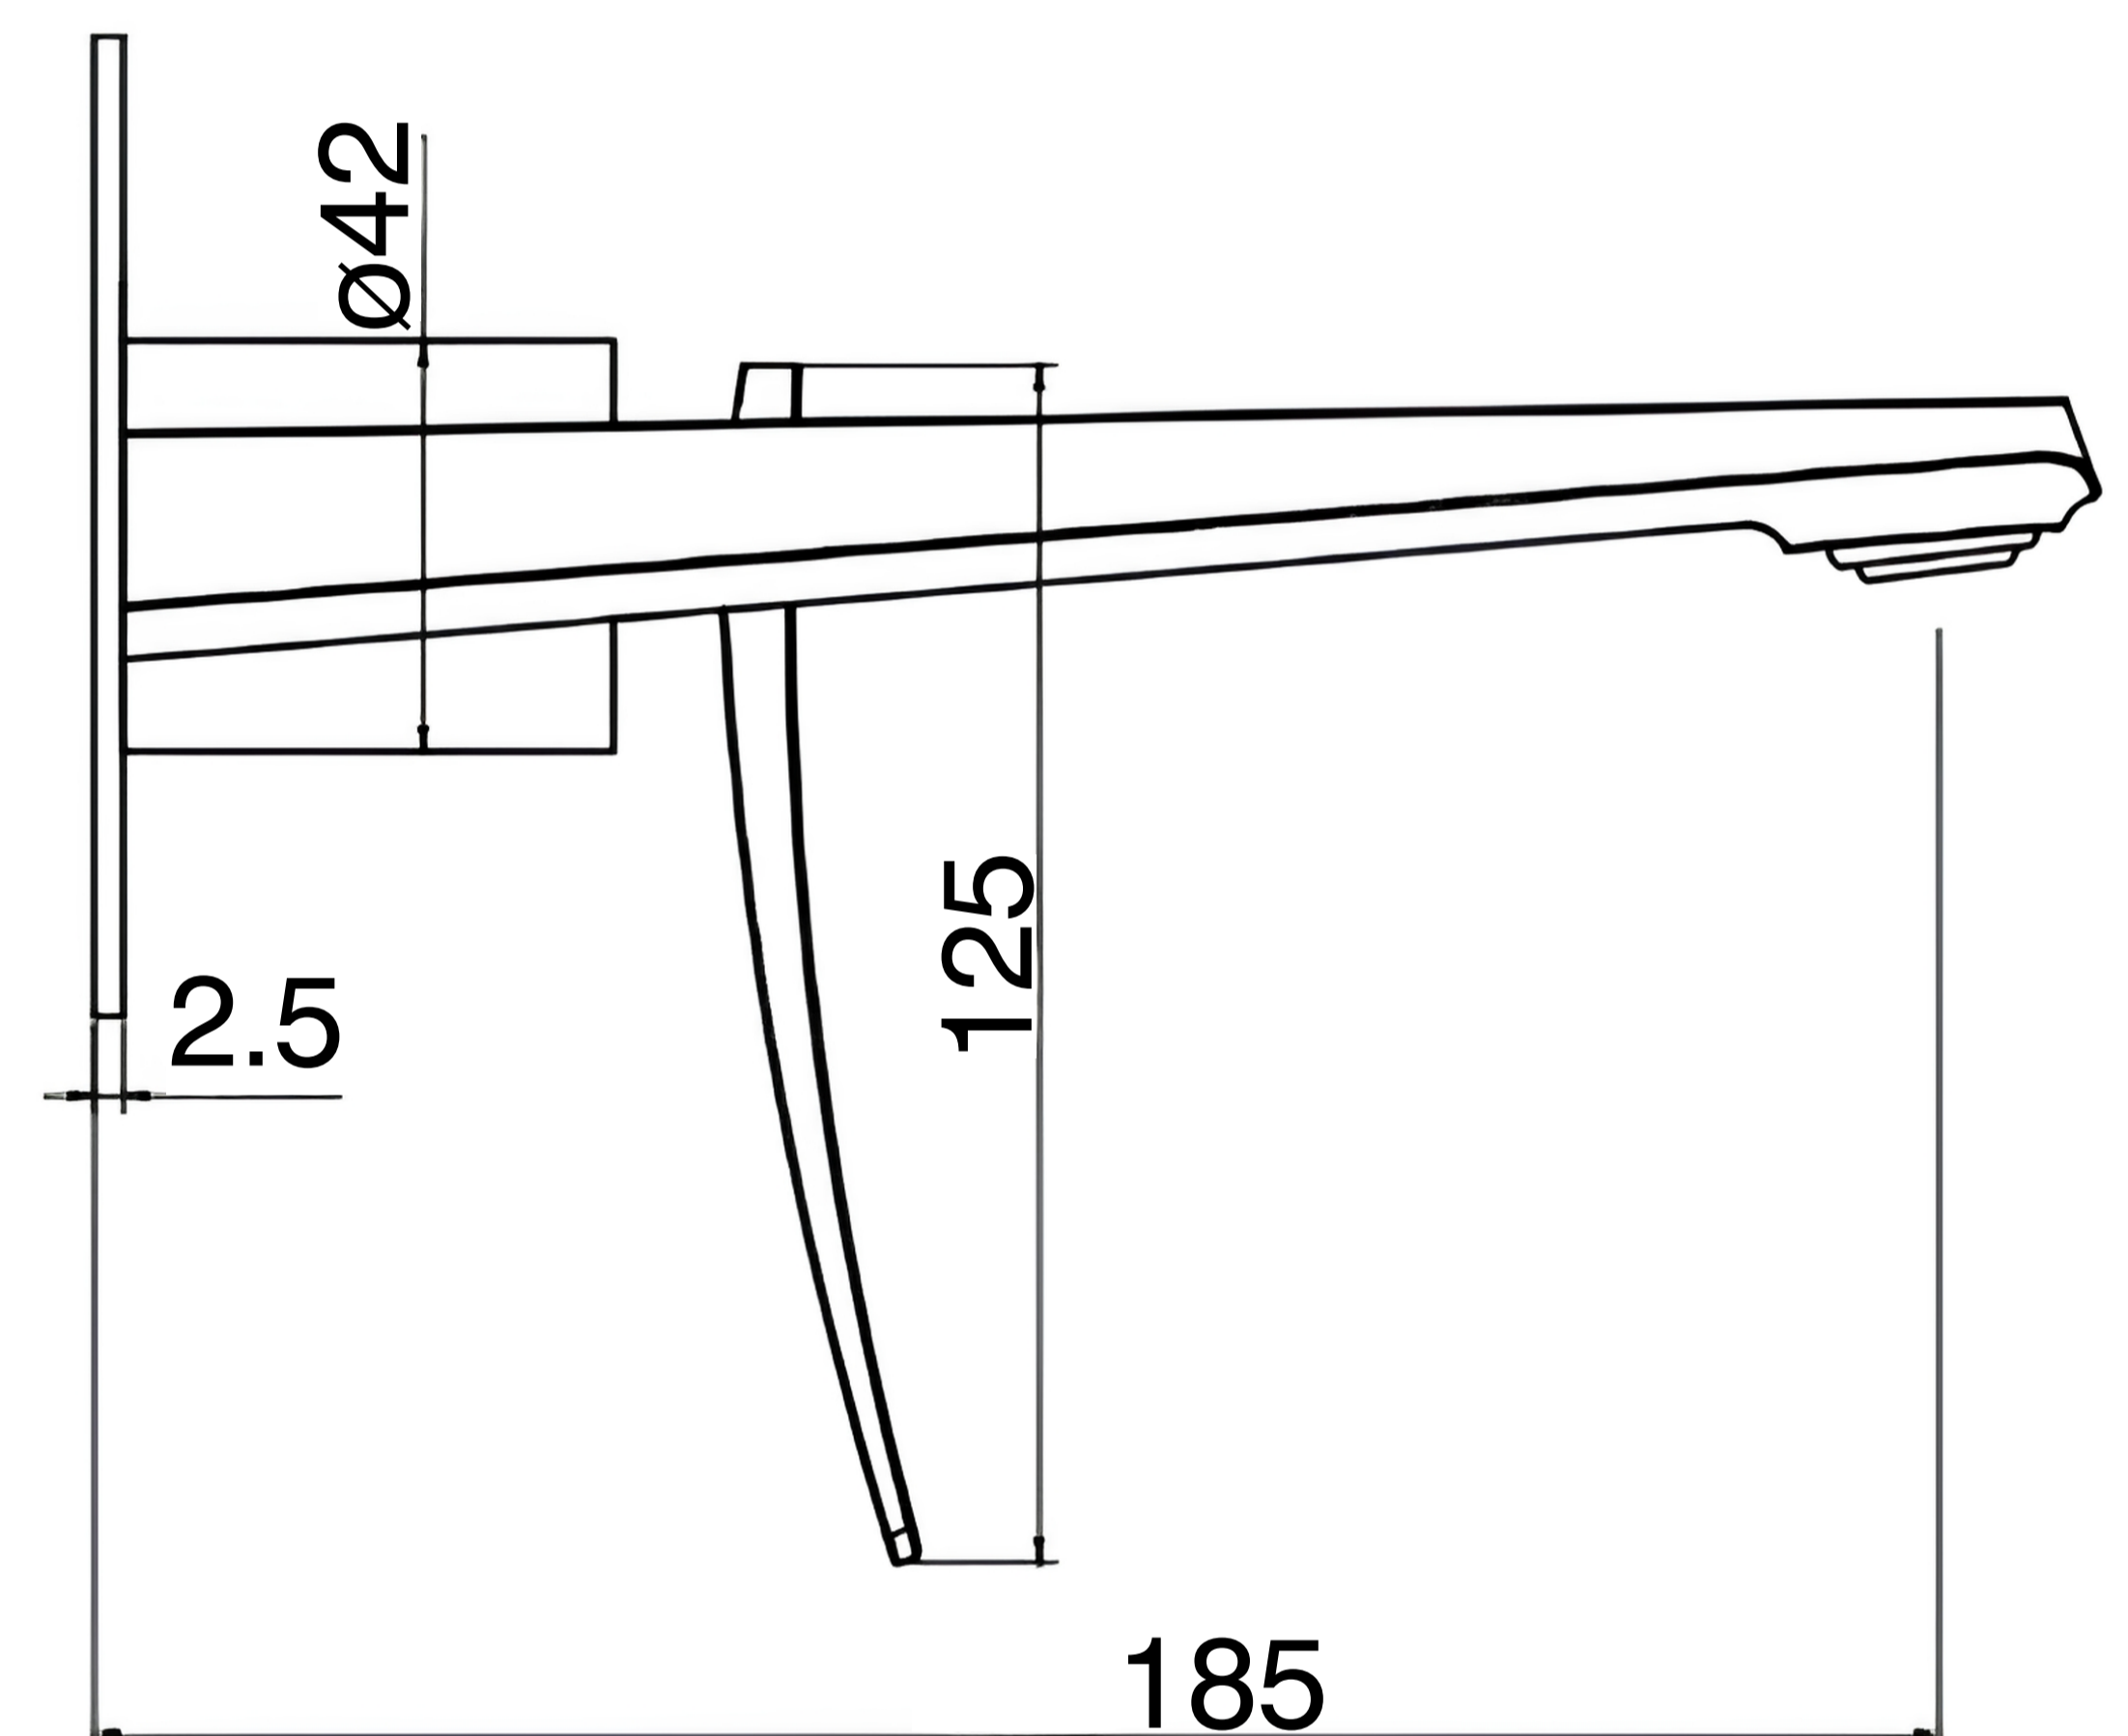

Brass Wall Basin Faucet

Product Code : 3167

Technical Drawing

Concealed Body

All dimension are in **mm**