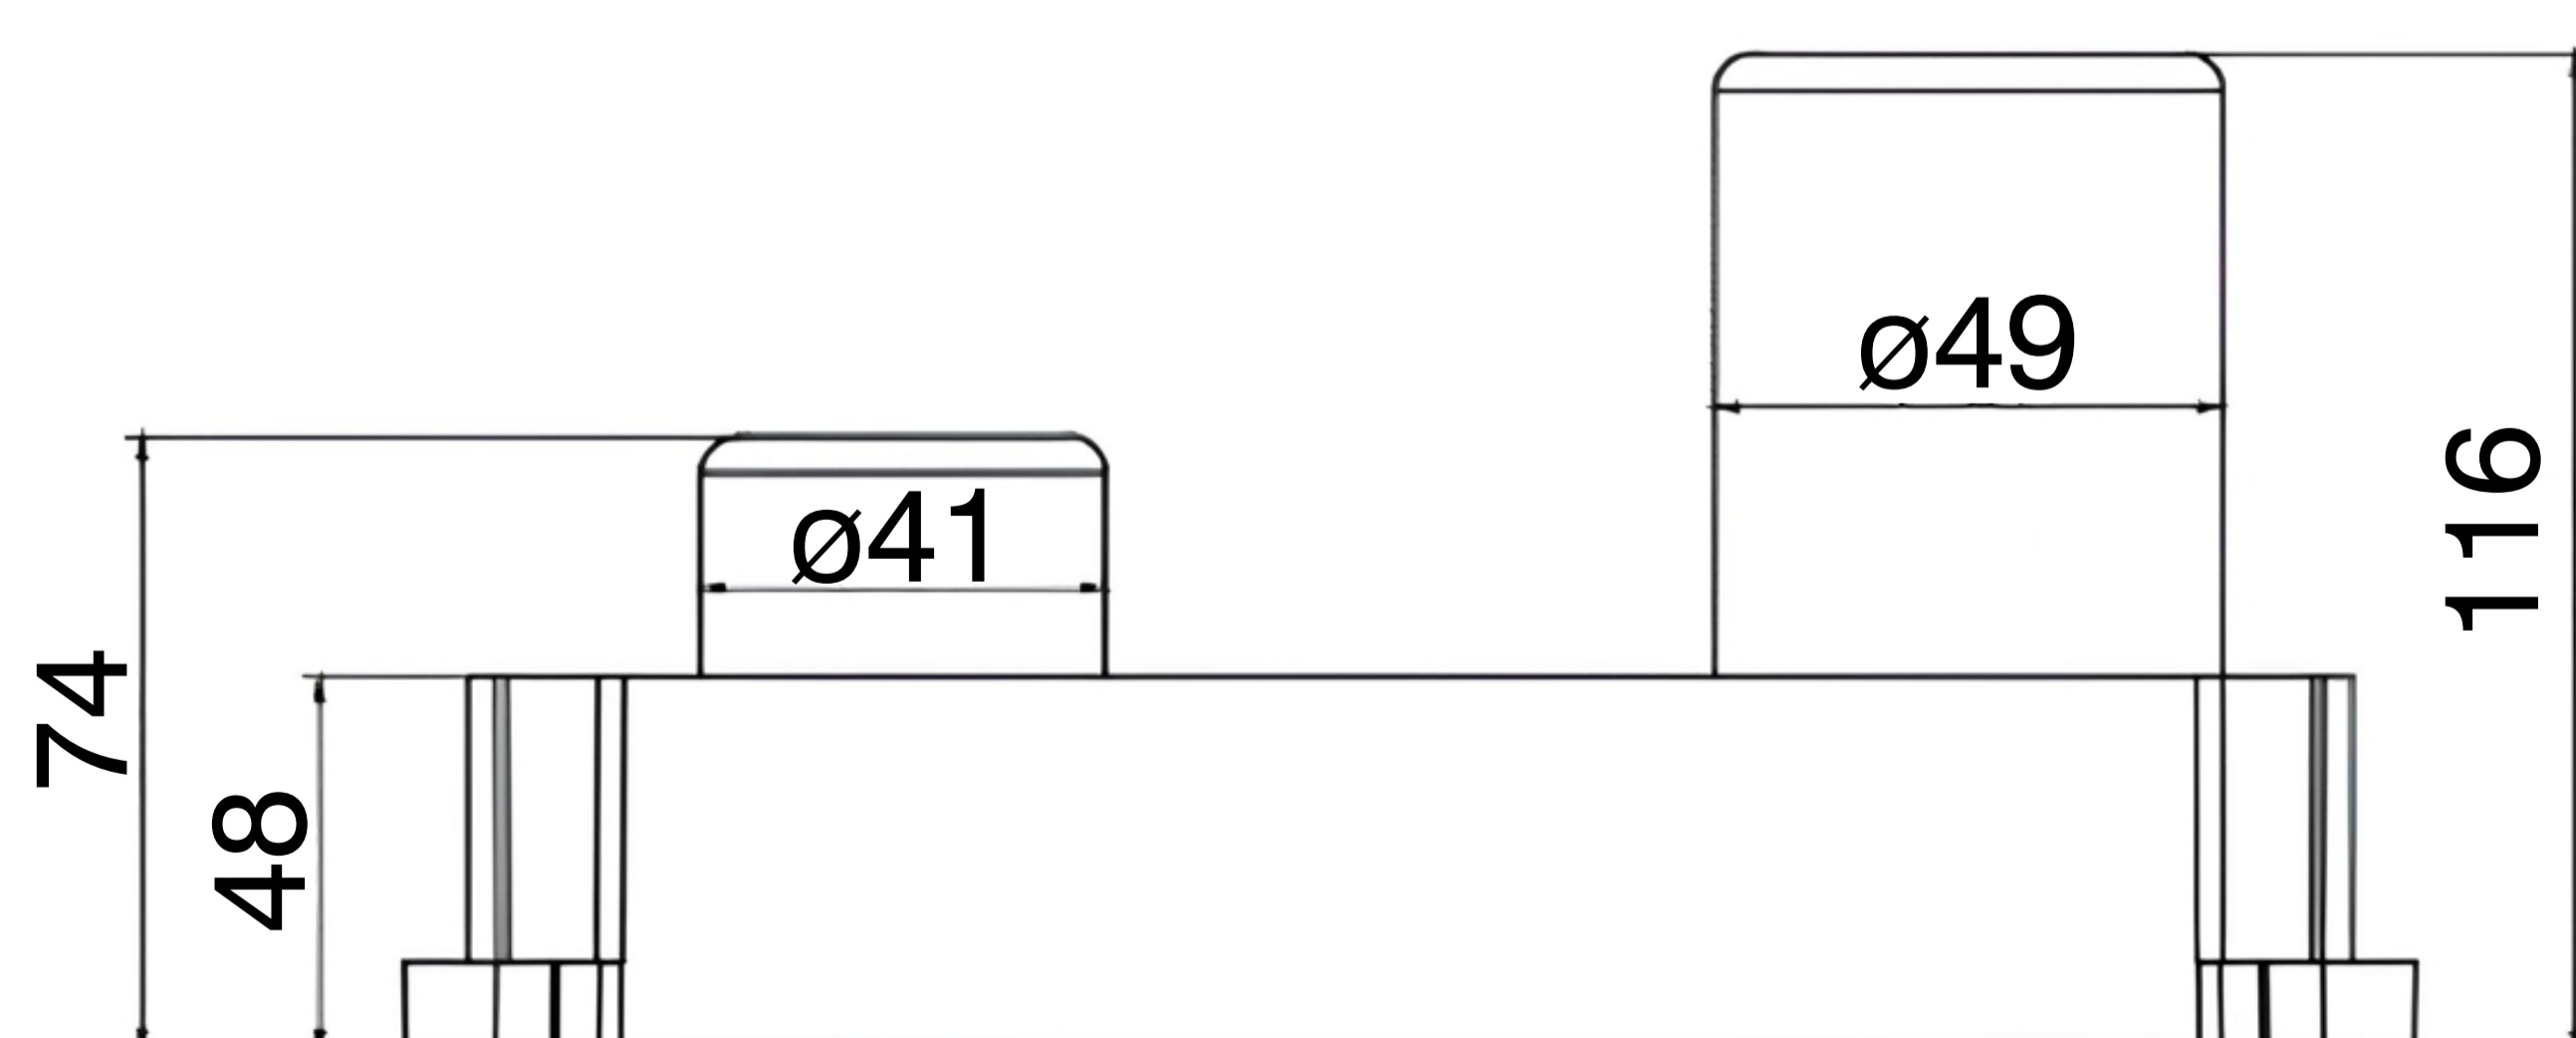

Brass Wall Basin Faucet

Product Code : 3167

Technical Drawing

Concealed Body

All dimension are in **mm**