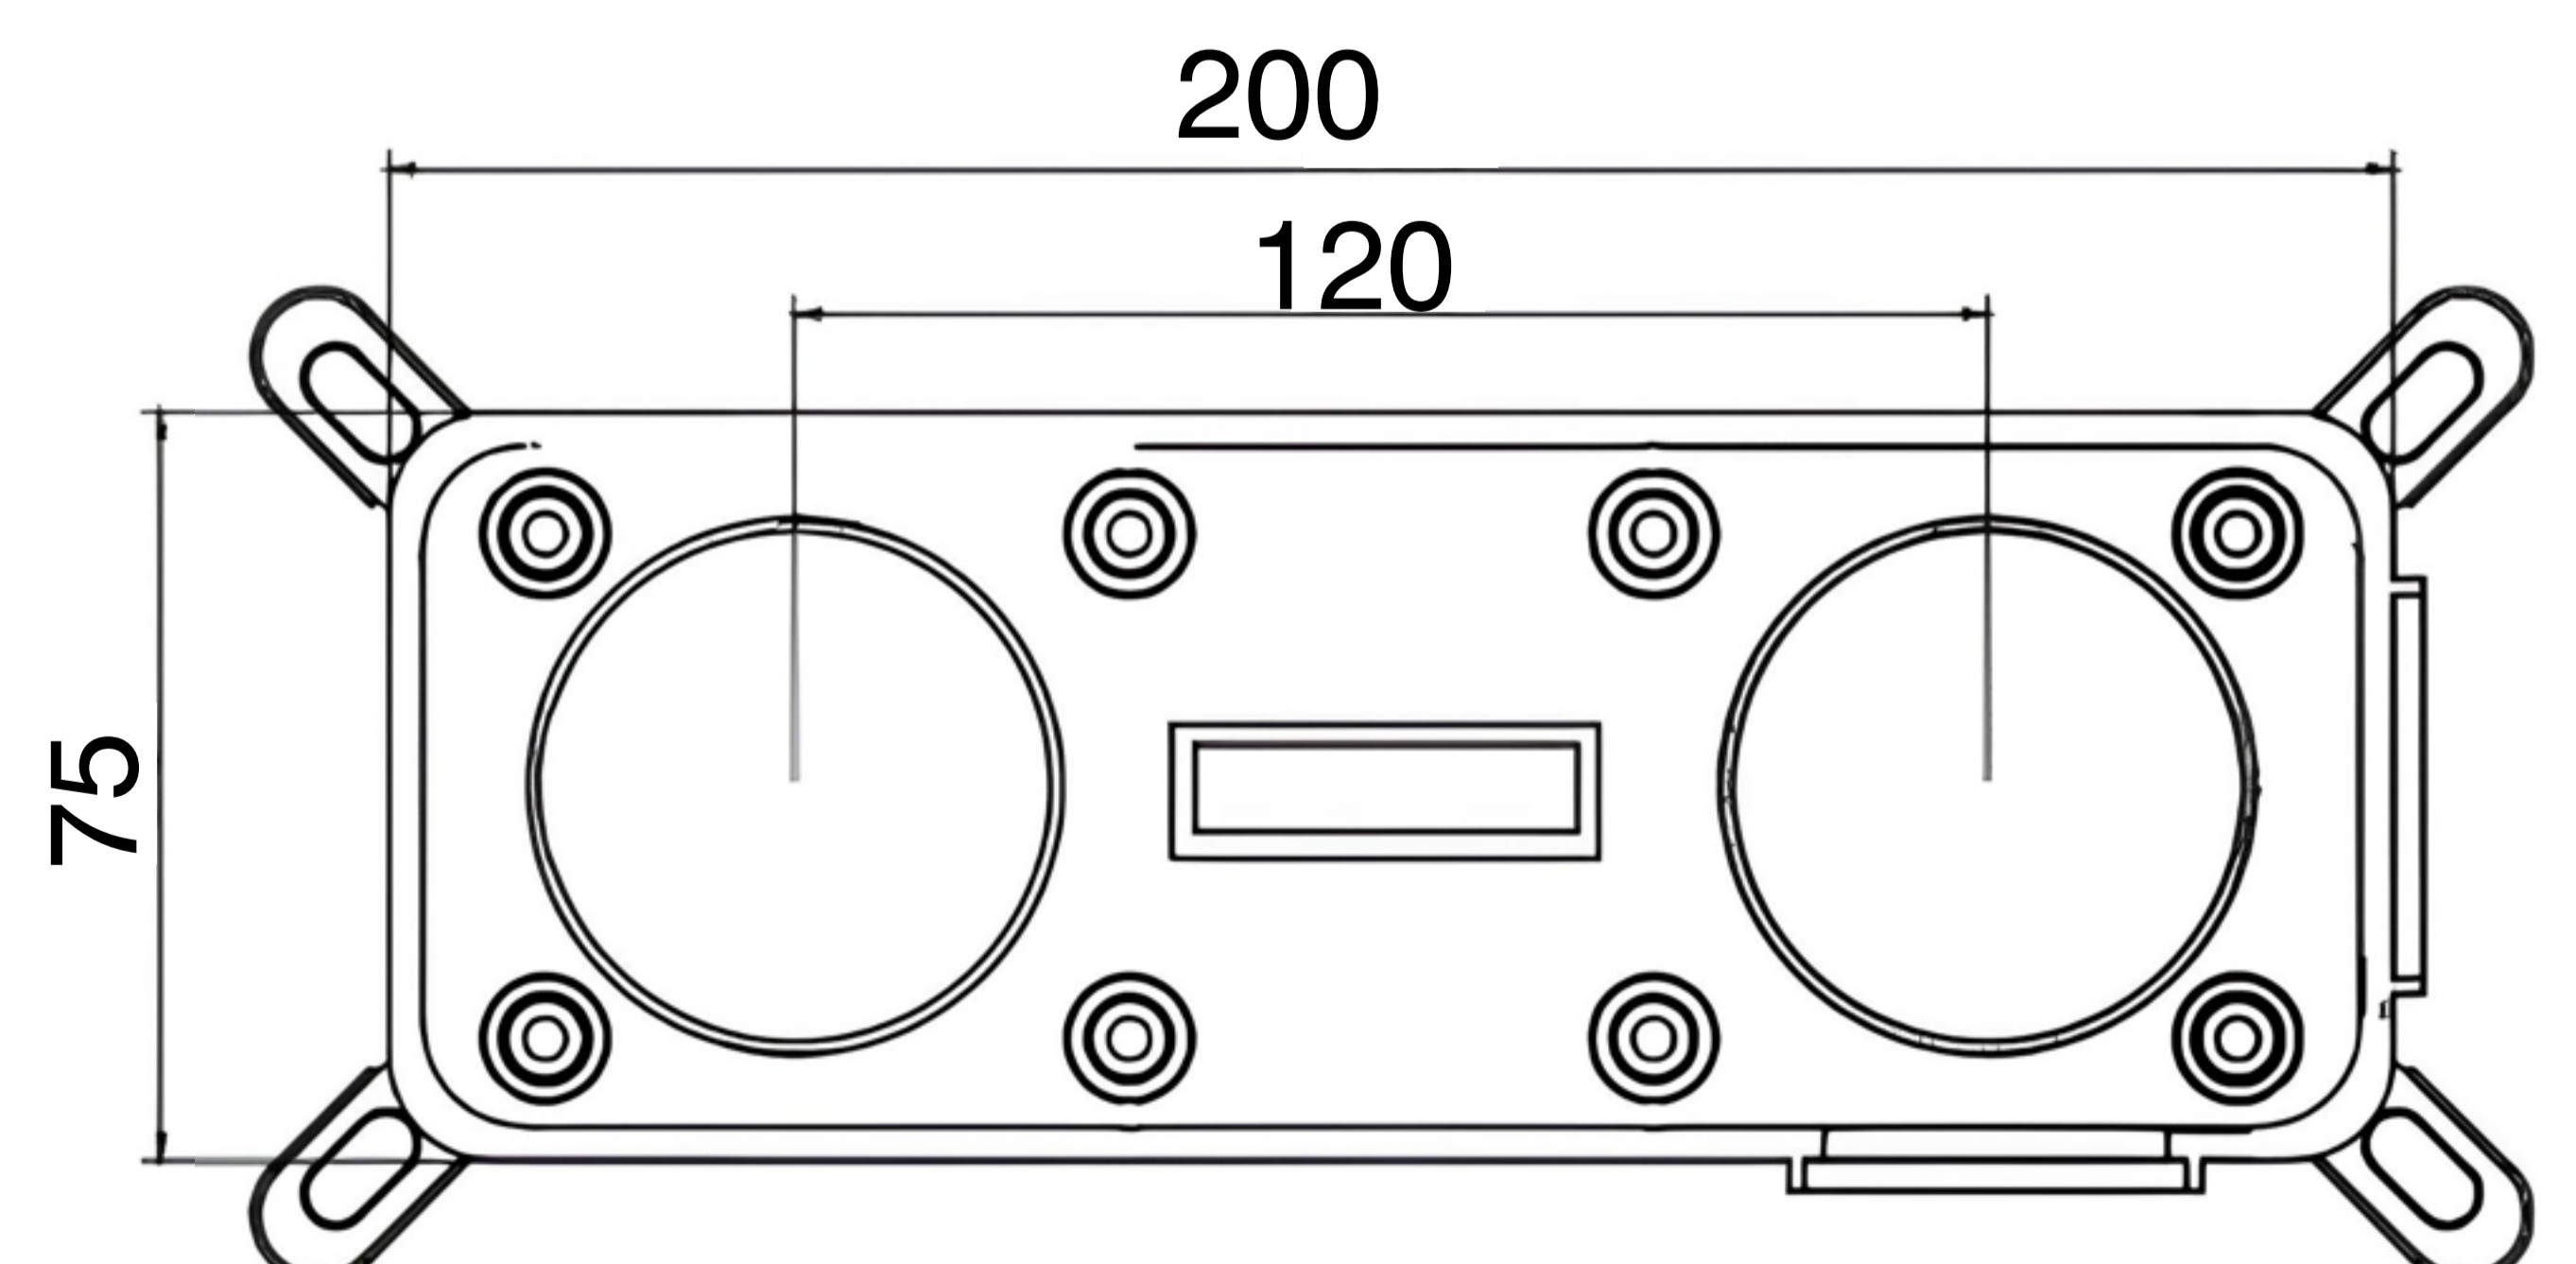

Brass Wall Basin Faucet

Product Code : 3167

Technical Drawing

Concealed Body

All dimension are in **mm**