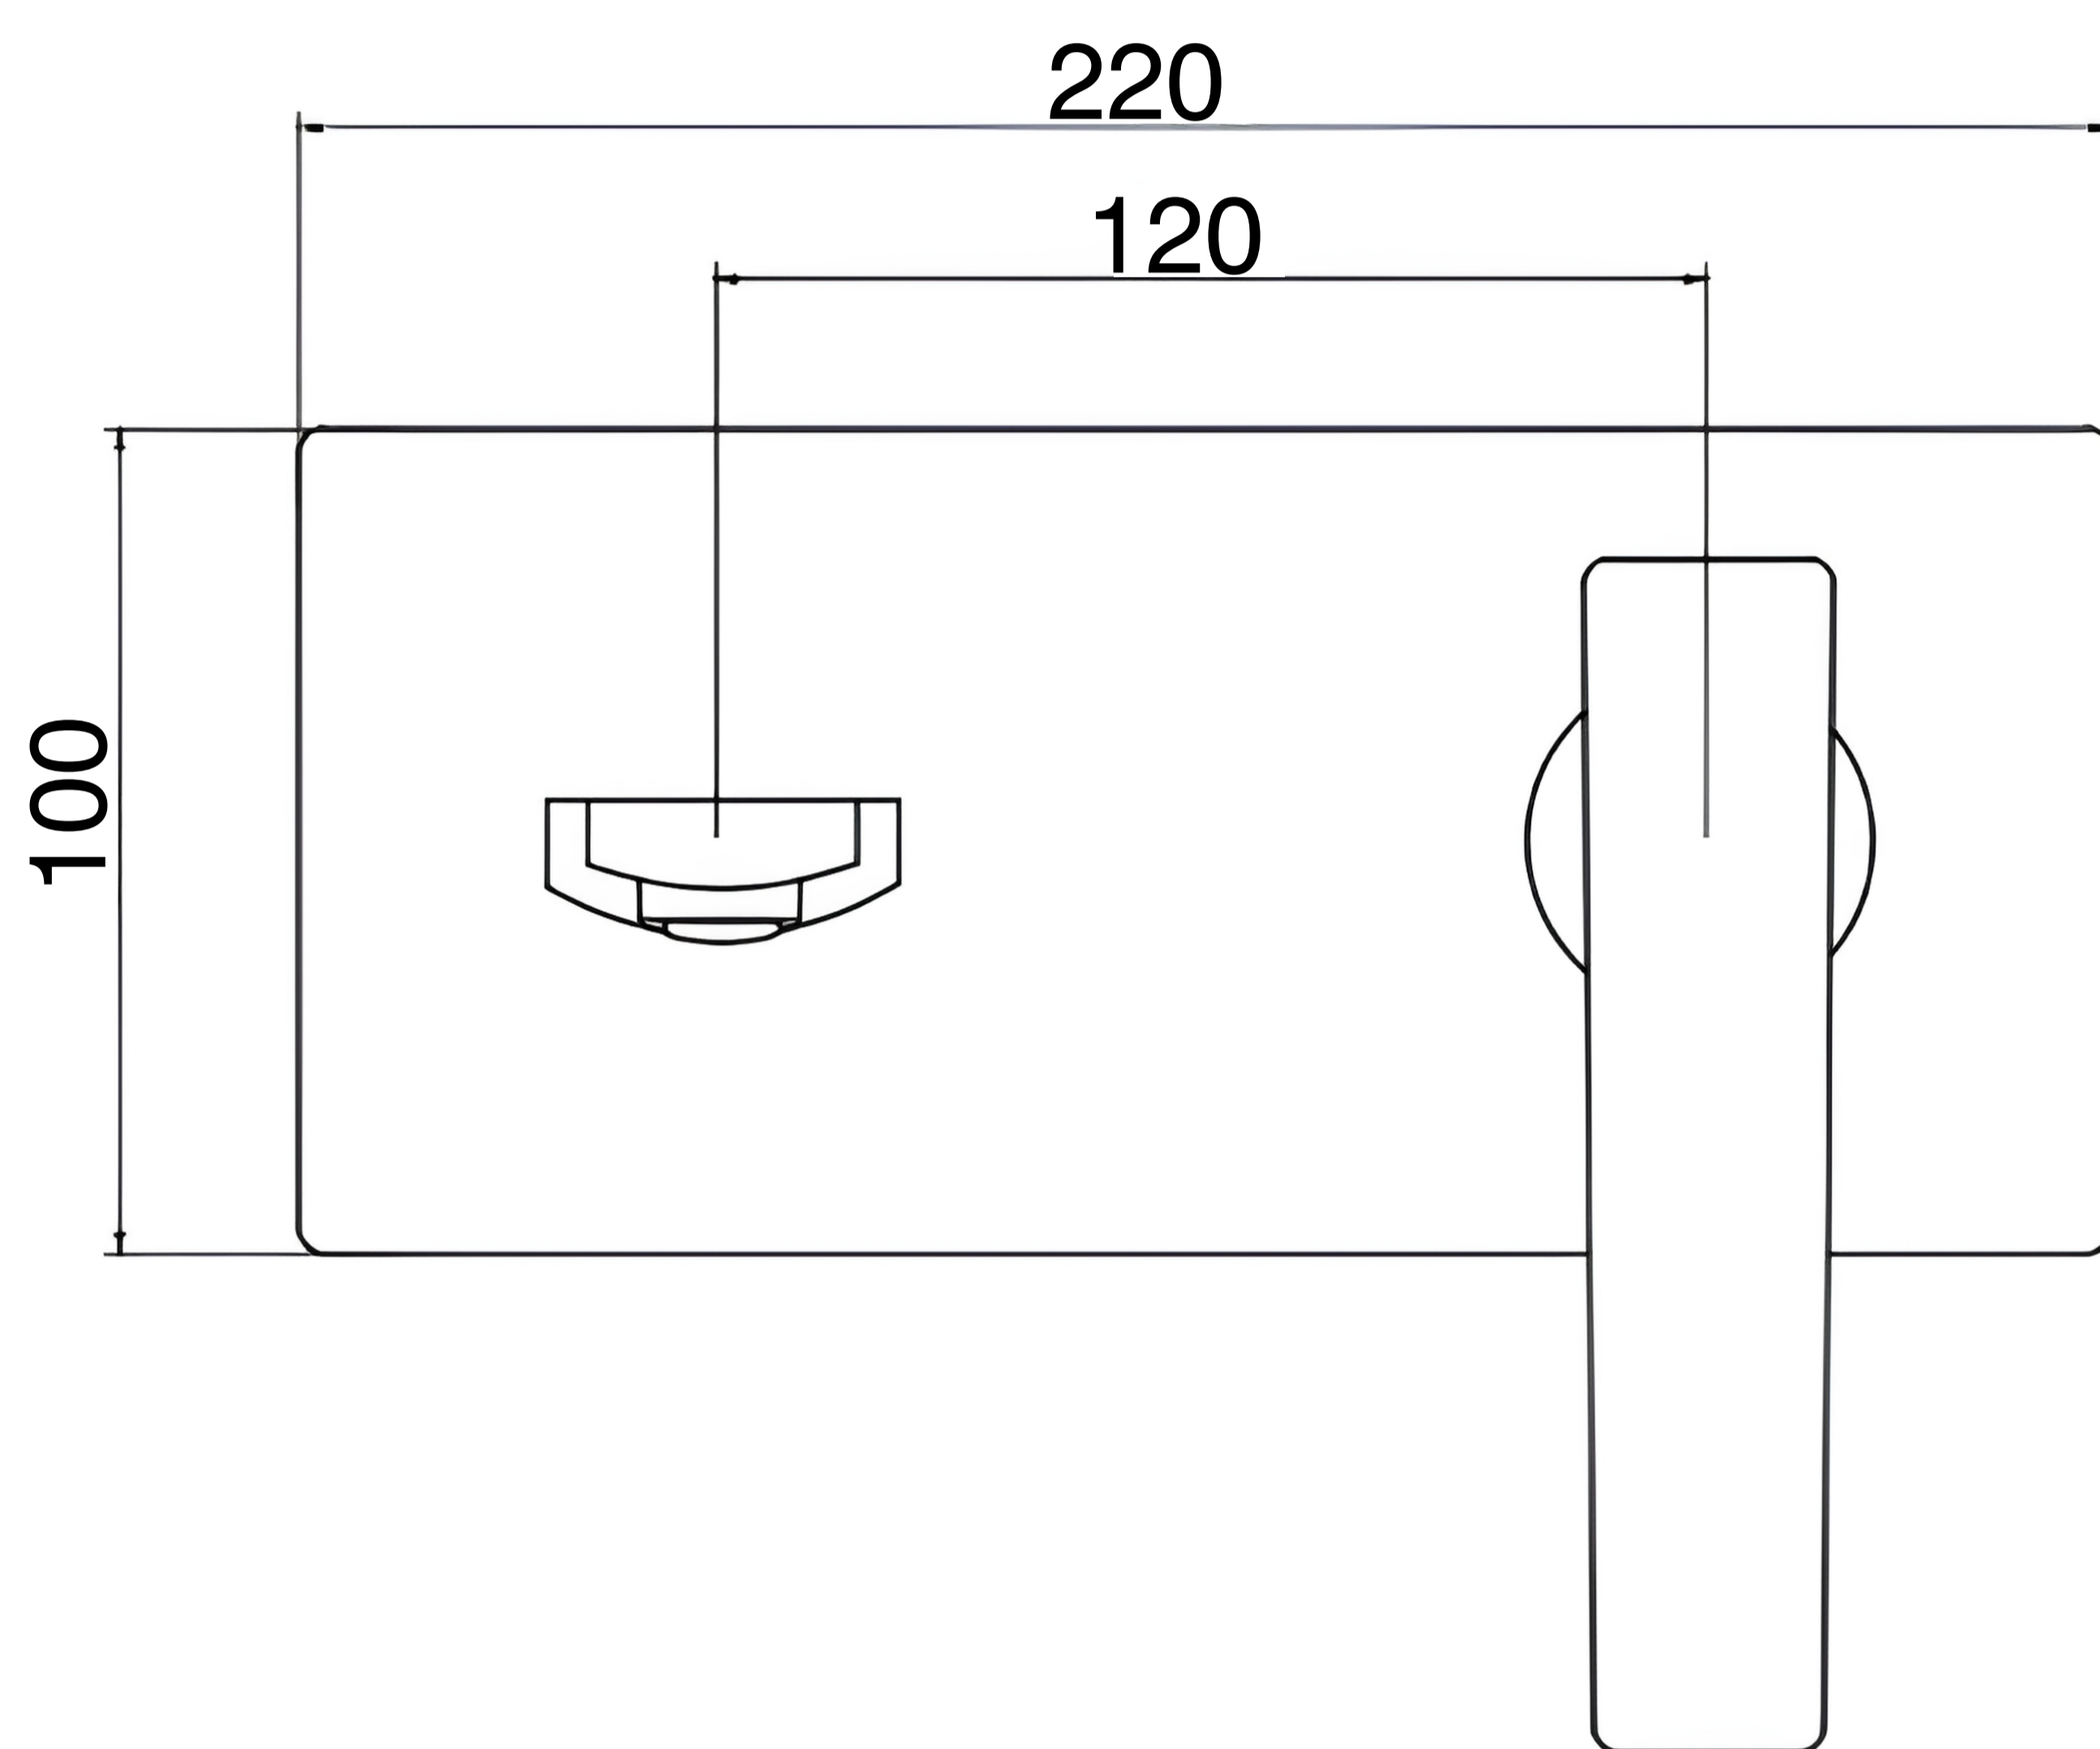

Brass Wall Basin Faucet

Product Code : 3167

Technical Drawing

Concealed Body

All dimension are in **mm**